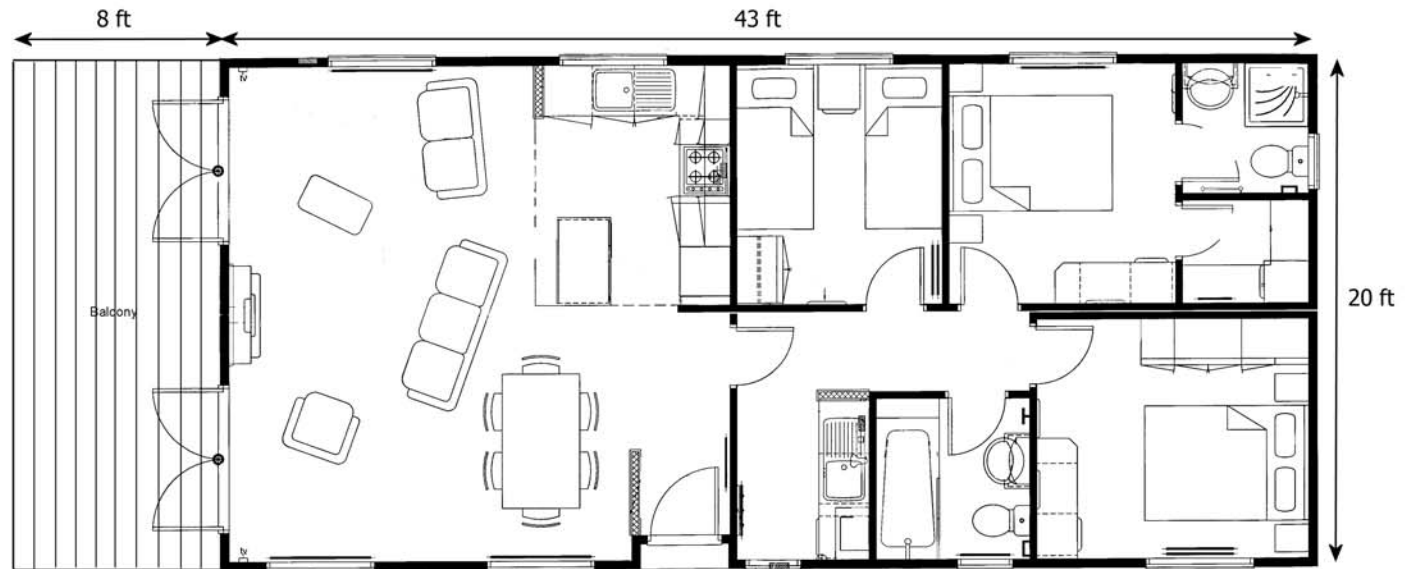

3 bedroom Lodge Holiday Home 43' x 20' plus an 8' balcony

Exterior

Kitchen area

ensuite shower room

Master Bedroom

Lounge area

Dining area

Family Bathroom

2nd bedroom

3rd Bedroom