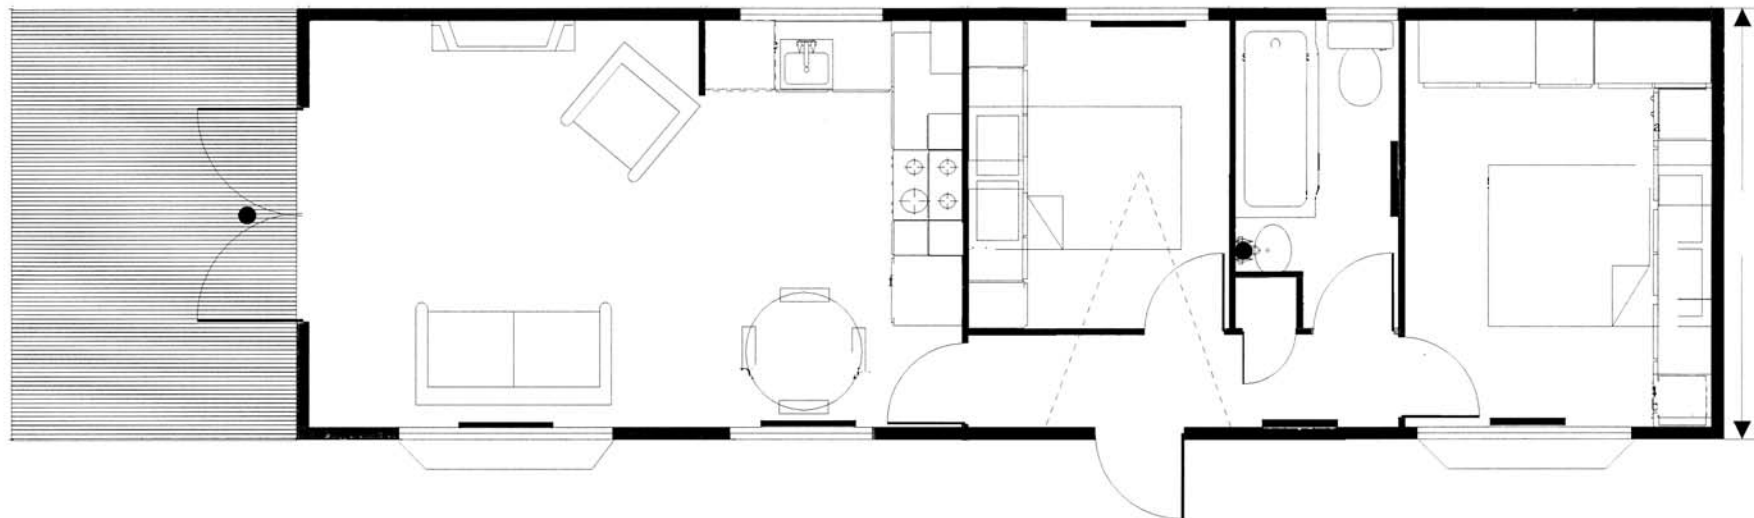

2 bedroom Lodge Holiday Home 40' x 12 ' plus an 8' balcony

Exterior

Lounge area

Kitchen area

Dining area

Family Bathroom

2nd bedroom

Master Bedroom