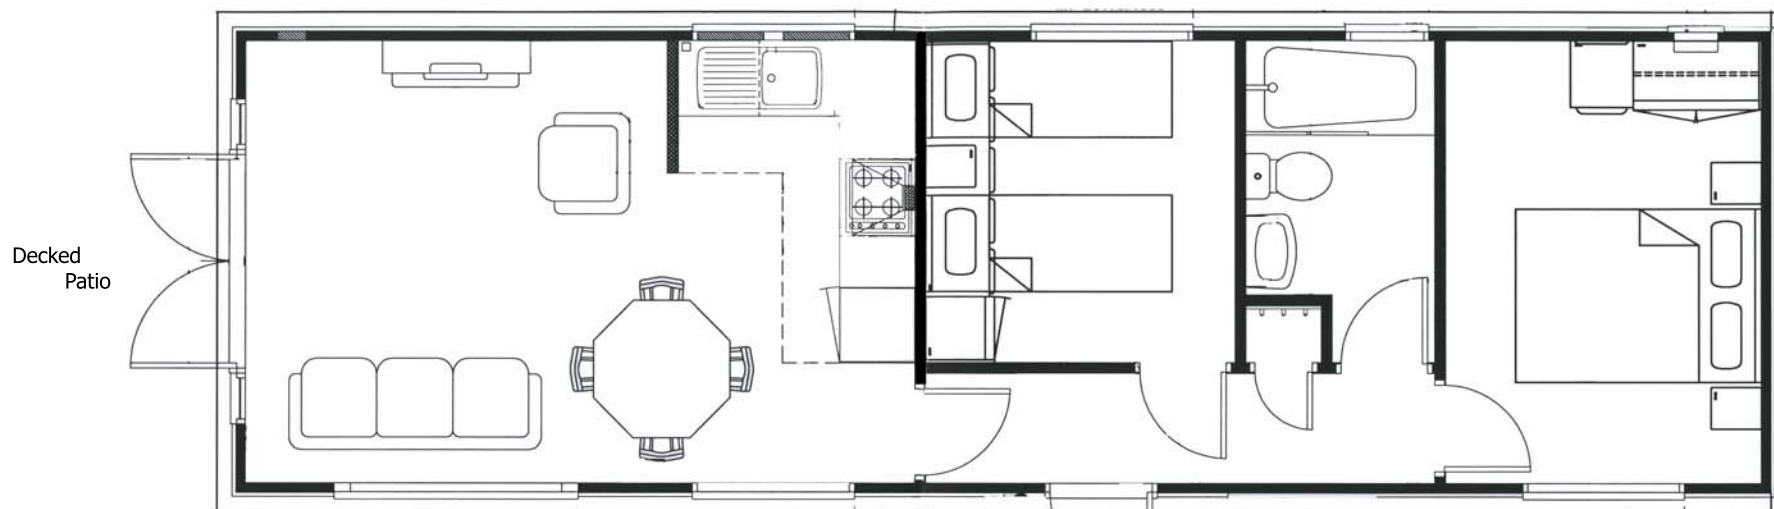

2 bedroom Lodge Holiday Home 40' x 12 ' plus an 8' balcony

Exterior

Lounge area

Kitchen area

Family Bathroom

2nd bedroom

Master Bedroom