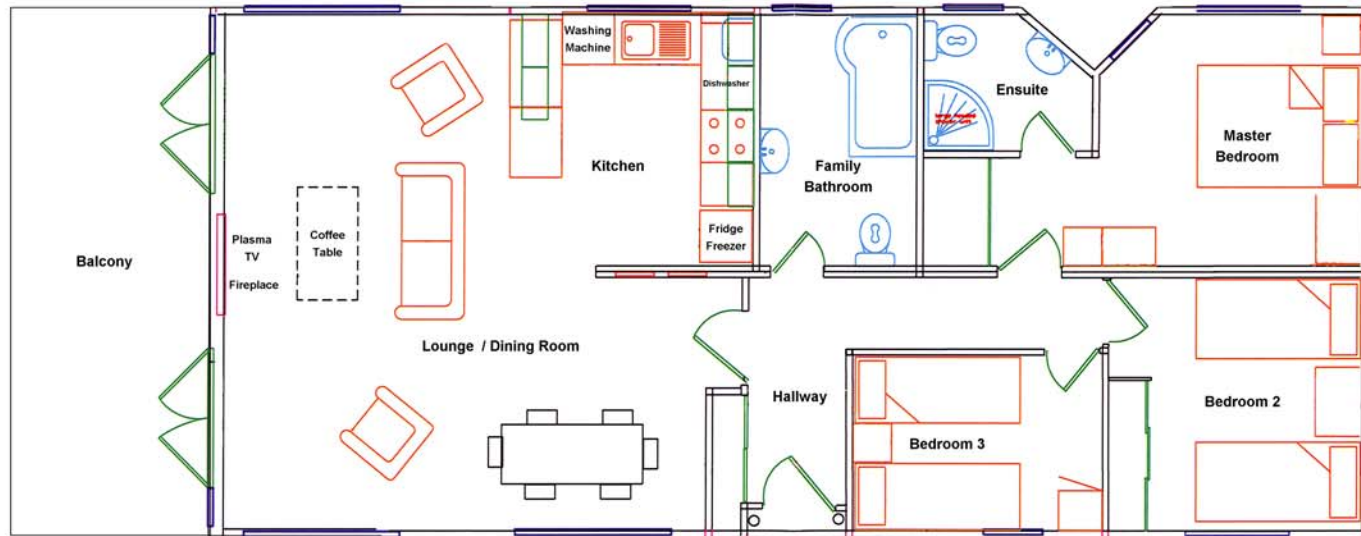

# 3 bedroom Lodge Holiday Home 44' x 20' plus an 8' balcony

Exterior

Kitchen area

ensuite shower room

Master Bedroom

Lounge area

Dining area

Family Bathroom

2nd bedroom

3rd Bedroom